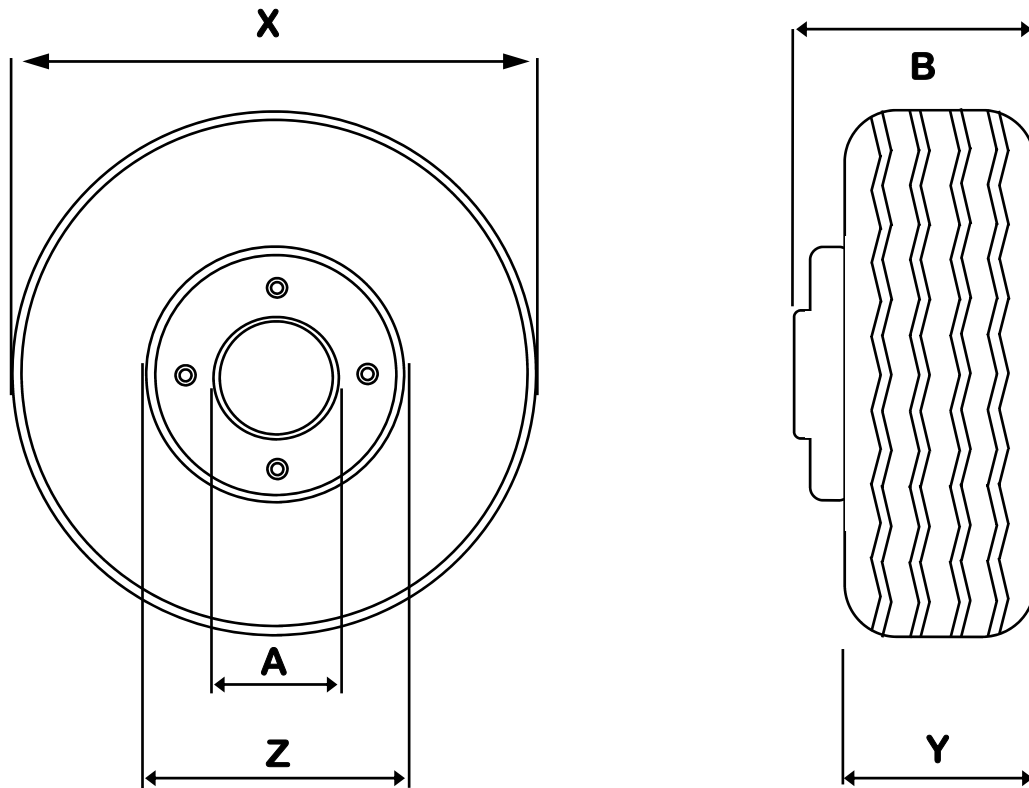

LINCMASTER 'THIEF STOPPERS' - Wheelclamp Enquiry

The dimensions shown on the tyres do not necessarily give accurate information.

In order to help us supply you with the correct size 'Thief Stopper' Wheelclamp for your trailer, wood chipper, compressor, generator, traffic lights, lighting tower, van or 4WD we need you to help us.

Make and Model

Please supply the dimensions X, Y and Z. (If the hub protrudes we also need dimensions A and B.)

Tyre Size

Note, Please state single or twin rear wheels if enquiring for vans.

Your Name

Your Address

Or E-Mail us at stopthief@lincmaster.co.uk

Dimension	Size in mm
X Actual Overall Tyre Diameter.	
Y Actual Tyre Width.	
Z Actual Rim Diameter.	
A Actual Hub Diameter - if hub protrudes.	
B Actual Width - if hub protrudes.	